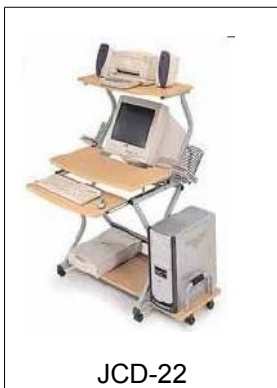

A&A Computers Ltd. Furniture Catalogue 2009

Code	Book cases	USD excl VAT	TZS excl VAT
FU.BC.XL-7402	Book case executive XL-7402	350.60	468,000

XL-7402

Code	Computer Tables	USD excl VAT	TZS excl VAT
FU.CT.JCD-01	Computer Table model JCD-01	129.10	172,500
FU.CT.JCD-04	Computer Table model JCD-04	136.60	182,500
FU.CT.JCD-07	Computer Table model JCD-07	124.50	166,000
FU.CT.JCD-07A	Computer Table model JCD-07A	135.90	181,500
FU.CT.JCD-08	Computer Table model JCD-08	120.60	161,000
FU.CT.JCD-22	Computer Table model JCD-22	110.00	147,000
FU.CT.JCD-24	Computer Table model JCD-24	138.70	185,000
FU.CT.XL-1612	Computer Table model XL-1612	269.40	359,500

JCD-01

JCD-04

JCD-07

JCD-07A

JCD-08

JCD-22

JCD-24

XL-1612